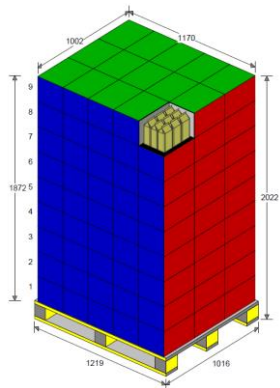

Lambertz Soft Baked Cookies Lemon 250g

Action product

Butter cookies!

Real **lemon fruit** filling

Soft and delicious!

Art. No.	Netto weight	Pc/ carton	Cartons/ Pallet	Number of layers	Height of pallet	EAN UNIT	EAN CARTON
32542	250g	9	90	9	203 cm	810253012008	4006894325423