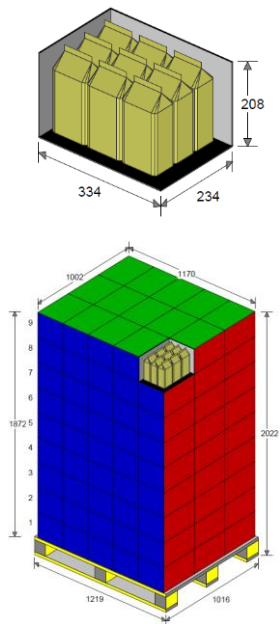

Lambertz Soft Baked Cookies Strawberry 250g

Action product

Butter cookies!

Real **strawberry** fruit filling

Soft and **delicious!**

Art. No.	Netto weight	Pc/ carton	Cartons/ Pallet	Number of layers	Height of pallet	EAN UNIT	EAN CARTON
32552	250g	9	90	9	203 cm	810253012015	10810253012012